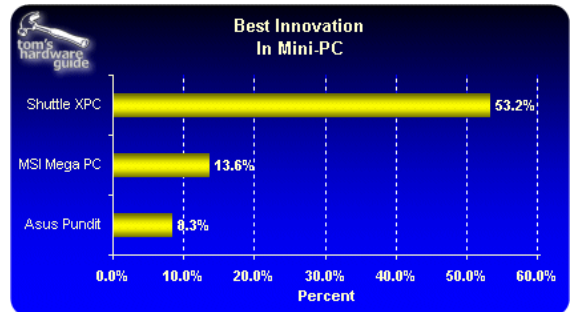

TOTAL

WWW.MICFAC.COM

MICRO FACILITÉ INC.

Vente, réparation et service à domicile
100 Boul. Harwood, Dorion, J7V 1X9. (450) 424-3649

XPC SB81P: Choice of the new generation

SFFTech, a leading small form factor enthusiast website, has just posted a glowing review of Shuttle's latest benchmark XPC, the SB81P. Based on Intel's new-to-market 915G chipset and featuring Shuttle's fresh P chassis, "the SB81P is a strong performer with impressive thermodynamics and top of the line performance."